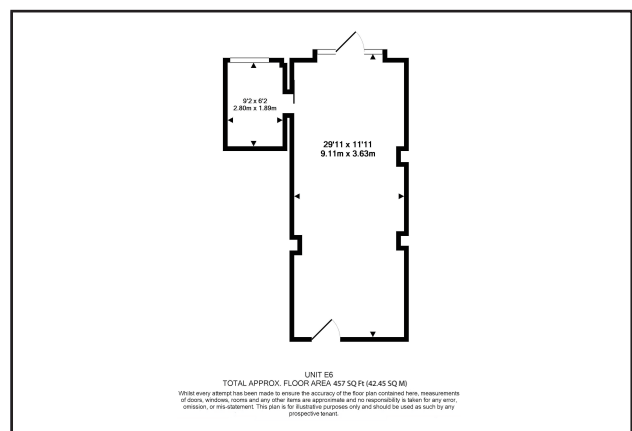

**ROMANY WORKS
BUSINESS PARK**

Unit E6

Available now!

Size: 42.45m² / 457 ft²

Location: Ground floor

Monthly: £498.00

Term: 3 year lease (annual break points)

Deposit: 10% of first year's rent

BH16 6JL

www.romanyworks.co.uk

AWAITING
IMAGE

AWAITING
IMAGE

AWAITING
IMAGE

AWAITING
IMAGE

AWAITING
IMAGE

All measurements are approximate